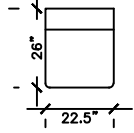

# REMI HUMP BACK

CHAIR

W: 22.5"

D: 26"

H: 41.5"

SD: 19"

SH: 19"