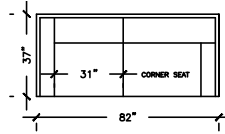

W: 88" D: 37"
H: 30" AH: 29"
SH:20"

SOFA B

W: 80" D: 37"
H: 30" AH: 29"
SH:20"

SOFA D

W: 99" D: 37"
H: 30" AH: 29"
SH:20"

LOVE SEAT

W: 64" D: 37"
H: 30" AH: 29"
SH:20"

LOVE SEAT B

W: 99"
D: 37"
H: 30"
AH: 29"
SH:20"

APARTMENT SOFA

W: 78" D: 37"
H: 30" AH: 29"
SH:20"

APARTMENT SOFA B

W: 70" D: 37"
H: 30" AH: 29"
SH:20"

APARTMENT SOFA D

W: 82" D: 37"
H: 30" AH: 29"
SH:20"

CHAIR

W: 40"
D: 37"
H: 30"
AH: 29"
SH:20"

CHAIR B

W: 40"
D: 37"
H: 30"
AH: 29"
SH:20"

CORNER OTTOMAN

W: 35"
D: 37"
H: 30"
SH:20"

HARVARD