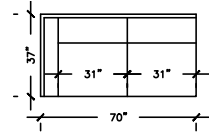

W: 88" D: 37"
H: 30" AH: 29"
SH:20"

SOFA B

W: 80" D: 37"
H: 30" AH: 29"
SH:20"

SOFA D

W: 99" D: 37"
H: 30" AH: 29"
SH:20"

LOVE SEAT

W: 64" D: 37"
H: 30" AH: 29"
SH:20"

LOVE SEAT B

W: 99"
D: 37"
H: 30"
AH: 29"
SH:20"

APARTMENT SOFA

W: 78" D: 37"
H: 30" AH: 29"
SH:20"

APARTMENT SOFA B

W: 70" D: 37"
H: 30" AH: 29"
SH:20"

APARTMENT SOFA D

W: 82" D: 37"
H: 30" AH: 29"
SH:20"

CHAIR

W: 40"
D: 37"
H: 30"
AH: 29"
SH:20"

CHAIR B

W: 40"
D: 37"
H: 30"
AH: 29"
SH:20"

CORNER OTTOMAN

W: 35"
D: 37"
H: 30"
SH:20"

HARVARD