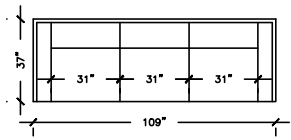

HARVARD

SOFA PLUS

W: 109" D: 37"
H: 30" AH: 29"
SH:20"

SOFA PLUS B

W: 101" D: 37"
H: 30" AH: 29"
SH:20"

SOFA PLUS D

W: 113" D: 37"
H: 30" AH: 29"
SH:20"

SOFA

W: 88" D: 37"
H: 30" AH: 29"
SH:20"

SOFA B

W: 80" D: 37"
H: 30" AH: 29"
SH:20"

SOFA D

W: 99" D: 37"
H: 30" AH: 29"
SH:20"

LOVE SEAT

W: 64" D: 37"
H: 30" AH: 29"
SH:20"

LOVE SEAT B

W: 40"
D: 37"
H: 30"
AH: 29"
SH:20"

CHAIR B

W: 40"
D: 37"
H: 30"
AH: 29"
SH:20"

CORNER OTTOMAN

W: 35"
D: 37"
H: 30"
SH:20"

HARVARD