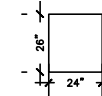

W: 88" D: 37"
H: 30" AH: 29"
SH:20"

SOFA B

W: 80" D: 37"
H: 30" AH: 29"
SH:20"

SOFA D

W: 99" D: 37"
H: 30" AH: 29"
SH:20"

LOVE SEAT

W: 64" D: 37"
H: 30" AH: 29"
SH:20"

LOVE SEAT B

W: 40"
D: 37"
H: 30"
AH: 29"
SH:20"

CHAIR B

W: 40"
D: 37"
H: 30"
AH: 29"
SH:20"

CORNER OTTOMAN

W: 35"
D: 37"
H: 30"
SH:20"

HARVARD