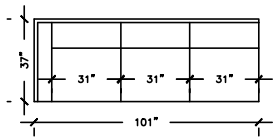

HARVARD

SOFA PLUS

W: 109" D: 37"
H: 30" AH: 29"
SH:20"

SOFA PLUS B

W: 101" D: 37"
H: 30" AH: 29"
SH:20"

SOFA PLUS D

W: 113" D: 37"
H: 30" AH: 29"
SH:20"

SOFA

W: 88" D: 37"
H: 30" AH: 29"
SH:20"

SOFA B

W: 80" D: 37"
H: 30" AH: 29"
SH:20"

SOFA D

W: 99" D: 37"
H: 30" AH: 29"
SH:20"

LOVE SEAT

W: 64" D: 37"
H: 30" AH: 29"
SH:20"

LOVE SEAT B

W: 40"
D: 37"
H: 30"
AH: 29"
SH:20"

CHAIR B

W: 40"
D: 37"
H: 30"
AH: 29"
SH:20"

CORNER OTTOMAN

W: 35"
D: 37"
H: 30"
SH:20"

HARVARD