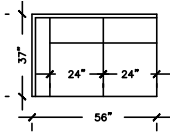

HARVARD

SOFA PLUS

W: 109" D: 37"
H: 30" AH: 29"
SH:20"

SOFA PLUS B

W: 101" D: 37"
H: 30" AH: 29"
SH:20"

SOFA PLUS D

W: 113" D: 37"
H: 30" AH: 29"
SH:20"

SOFA

W: 88" D: 37"
H: 30" AH: 29"
SH:20"

SOFA B

W: 80" D: 37"
H: 30" AH: 29"
SH:20"

SOFA D

W: 99" D: 37"
H: 30" AH: 29"
SH:20"

LOVE SEAT

W: 64" D: 37"
H: 30" AH: 29"
SH:20"

LOVE SEAT B

W: 99"
D: 37"
H: 30"
AH: 29"
SH:20"

APARTMENT SOFA

W: 78" D: 37"
H: 30" AH: 29"
SH:20"

APARTMENT SOFA B

W: 70" D: 37"
H: 30" AH: 29"
SH:20"

APARTMENT SOFA D

W: 82" D: 37"
H: 30" AH: 29"
SH:20"

CHAIR

W: 40"
D: 37"
H: 30"
AH: 29"
SH:20"

CHAIR B

W: 40"
D: 37"
H: 30"
AH: 29"
SH:20"

CORNER OTTOMAN

W: 35"
D: 37"
H: 30"
SH:20"

HARVARD