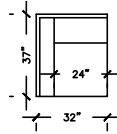

W: 88" D: 37"
H: 30" AH: 29"
SH:20"

SOFA B

W: 80" D: 37"
H: 30" AH: 29"
SH:20"

SOFA D

W: 99" D: 37"
H: 30" AH: 29"
SH:20"

LOVE SEAT

W: 64" D: 37"
H: 30" AH: 29"
SH:20"

LOVE SEAT B

W: 99"
D: 37"
H: 30"
AH: 29"
SH:20"

APARTMENT SOFA

W: 78" D: 37"
H: 30" AH: 29"
SH:20"

APARTMENT SOFA B

W: 70" D: 37"
H: 30" AH: 29"
SH:20"

APARTMENT SOFA D

W: 82" D: 37"
H: 30" AH: 29"
SH:20"

CHAIR

W: 40"
D: 37"
H: 30"
AH: 29"
SH:20"

CHAIR B

W: 40"
D: 37"
H: 30"
AH: 29"
SH:20"

CORNER OTTOMAN

W: 35"
D: 37"
H: 30"
SH:20"

HARVARD