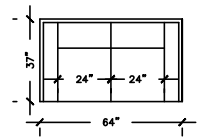

HARVARD

SOFA PLUS

W: 109" D: 37"
H: 30" AH: 29"
SH:20"

SOFA PLUS B

W: 101" D: 37"
H: 30" AH: 29"
SH:20"

SOFA PLUS D

W: 113" D: 37"
H: 30" AH: 29"
SH:20"

SOFA

W: 88" D: 37"
H: 30" AH: 29"
SH:20"

SOFA B

W: 80" D: 37"
H: 30" AH: 29"
SH:20"

SOFA D

W: 99" D: 37"
H: 30" AH: 29"
SH:20"

LOVE SEAT

W: 64" D: 37"
H: 30" AH: 29"
SH:20"

LOVE SEAT B

W: 99"
D: 37"
H: 30"
AH: 29"
SH:20"

APARTMENT SOFA

W: 78" D: 37"
H: 30" AH: 29"
SH:20"

APARTMENT SOFA B

W: 70" D: 37"
H: 30" AH: 29"
SH:20"

APARTMENT SOFA D

W: 82" D: 37"
H: 30" AH: 29"
SH:20"

CHAIR

W: 40"
D: 37"
H: 30"
AH: 29"
SH:20"

CHAIR B

W: 40"
D: 37"
H: 30"
AH: 29"
SH:20"

CORNER OTTOMAN

W: 35"
D: 37"
H: 30"
SH:20"

HARVARD