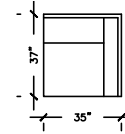

W: 88" D: 37"
H: 30" AH: 29"
SH:20"

SOFA B

W: 80" D: 37"
H: 30" AH: 29"
SH:20"

SOFA D

W: 99" D: 37"
H: 30" AH: 29"
SH:20"

LOVE SEAT

W: 64" D: 37"
H: 30" AH: 29"
SH:20"

LOVE SEAT B

W: 99"
D: 37"
H: 30"
AH: 29"
SH:20"

APARTMENT SOFA

W: 78" D: 37"
H: 30" AH: 29"
SH:20"

APARTMENT SOFA B

W: 70" D: 37"
H: 30" AH: 29"
SH:20"

APARTMENT SOFA D

W: 82" D: 37"
H: 30" AH: 29"
SH:20"

CHAIR

W: 40"
D: 37"
H: 30"
AH: 29"
SH:20"

CHAIR B

W: 40"
D: 37"
H: 30"
AH: 29"
SH:20"

CORNER OTTOMAN

W: 35"
D: 37"
H: 30"
SH:20"

HARVARD