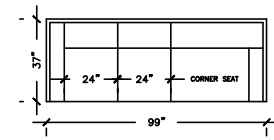

HARVARD

SOFA PLUS

W: 109" D: 37"
H: 30" AH: 29"
SH:20"

SOFA PLUS B

W: 101" D: 37"
H: 30" AH: 29"
SH:20"

SOFA PLUS D

W: 113" D: 37"
H: 30" AH: 29"
SH:20"

SOFA

W: 88" D: 37"
H: 30" AH: 29"
SH:20"

SOFA B

W: 80" D: 37"
H: 30" AH: 29"
SH:20"

SOFA D

W: 99" D: 37"
H: 30" AH: 29"
SH:20"

LOVE SEAT

W: 64" D: 37"
H: 30" AH: 29"
SH:20"

LOVE SEAT B

W: 99"
D: 37"
H: 30"
AH: 29"
SH:20"

APARTMENT SOFA

W: 78" D: 37"
H: 30" AH: 29"
SH:20"

APARTMENT SOFA B

W: 70" D: 37"
H: 30" AH: 29"
SH:20"

APARTMENT SOFA D

W: 82" D: 37"
H: 30" AH: 29"
SH:20"

CHAIR

W: 40"
D: 37"
H: 30"
AH: 29"
SH:20"

CHAIR B

W: 40"
D: 37"
H: 30"
AH: 29"
SH:20"

CORNER OTTOMAN

W: 35"
D: 37"
H: 30"
SH:20"

HARVARD