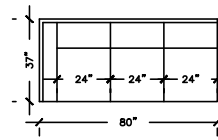

HARVARD

SOFA PLUS

W: 109" D: 37"
H: 30" AH: 29"
SH:20"

SOFA PLUS B

W: 101" D: 37"
H: 30" AH: 29"
SH:20"

SOFA PLUS D

W: 113" D: 37"
H: 30" AH: 29"
SH:20"

SOFA

W: 88" D: 37"
H: 30" AH: 29"
SH:20"

SOFA B

W: 80" D: 37"
H: 30" AH: 29"
SH:20"

SOFA D

W: 99" D: 37"
H: 30" AH: 29"
SH:20"

LOVE SEAT

W: 64" D: 37"
H: 30" AH: 29"
SH:20"

LOVE SEAT B

W: 99"
D: 37"
H: 30"
AH: 29"
SH:20"

APARTMENT SOFA

W: 78" D: 37"
H: 30" AH: 29"
SH:20"

APARTMENT SOFA B

W: 70" D: 37"
H: 30" AH: 29"
SH:20"

APARTMENT SOFA D

W: 82" D: 37"
H: 30" AH: 29"
SH:20"

CHAIR

W: 40"
D: 37"
H: 30"
AH: 29"
SH:20"

CHAIR B

W: 40"
D: 37"
H: 30"
AH: 29"
SH:20"

CORNER OTTOMAN

W: 35"
D: 37"
H: 30"
SH:20"

HARVARD