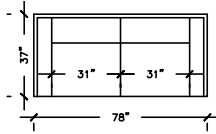

HARVARD

SOFA PLUS

W: 109" D: 37"
H: 30" AH: 29"
SH:20"

SOFA PLUS B

W: 101" D: 37"
H: 30" AH: 29"
SH:20"

SOFA PLUS D

W: 113" D: 37"
H: 30" AH: 29"
SH:20"

SOFA

W: 88" D: 37"
H: 30" AH: 29"
SH:20"

SOFA B

W: 80" D: 37"
H: 30" AH: 29"
SH:20"

SOFA D

W: 99" D: 37"
H: 30" AH: 29"
SH:20"

LOVE SEAT

W: 64" D: 37"
H: 30" AH: 29"
SH:20"

LOVE SEAT B

W: 99"
D: 37"
H: 30"
AH: 29"
SH:20"

APARTMENT SOFA

W: 78" D: 37"
H: 30" AH: 29"
SH:20"

APARTMENT SOFA B

W: 70" D: 37"
H: 30" AH: 29"
SH:20"

APARTMENT SOFA D

W: 82" D: 37"
H: 30" AH: 29"
SH:20"

CHAIR

W: 40"
D: 37"
H: 30"
AH: 29"
SH:20"

CHAIR B

W: 40"
D: 37"
H: 30"
AH: 29"
SH:20"

CORNER OTTOMAN

W: 35"
D: 37"
H: 30"
SH:20"

HARVARD