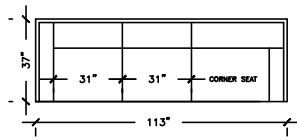

HARVARD

SOFA PLUS

W: 109" D: 37"
H: 30" AH: 29"
SH:20"

SOFA PLUS B

W: 101" D: 37"
H: 30" AH: 29"
SH:20"

SOFA PLUS D

W: 113" D: 37"
H: 30" AH: 29"
SH:20"

SOFA

W: 88" D: 37"
H: 30" AH: 29"
SH:20"

SOFA B

W: 80" D: 37"
H: 30" AH: 29"
SH:20"

SOFA D

W: 99" D: 37"
H: 30" AH: 29"
SH:20"

LOVE SEAT

W: 64" D: 37"
H: 30" AH: 29"
SH:20"

LOVE SEAT B

W: 99"
D: 37"
H: 30"
AH: 29"
SH:20"

APARTMENT SOFA

W: 78" D: 37"
H: 30" AH: 29"
SH:20"

APARTMENT SOFA B

W: 70" D: 37"
H: 30" AH: 29"
SH:20"

APARTMENT SOFA D

W: 82" D: 37"
H: 30" AH: 29"
SH:20"

CHAIR

W: 40"
D: 37"
H: 30"
AH: 29"
SH:20"

CHAIR B

W: 40"
D: 37"
H: 30"
AH: 29"
SH:20"

CORNER OTTOMAN

W: 35"
D: 37"
H: 30"
SH:20"

HARVARD