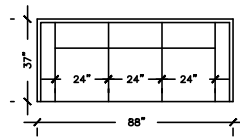

HARVARD

SOFA PLUS

W: 109" D: 37"
H: 30" AH: 29"
SH:20"

SOFA PLUS B

W: 101" D: 37"
H: 30" AH: 29"
SH:20"

SOFA PLUS D

W: 113" D: 37"
H: 30" AH: 29"
SH:20"

SOFA

W: 88" D: 37"
H: 30" AH: 29"
SH:20"

SOFA B

W: 80" D: 37"
H: 30" AH: 29"
SH:20"

SOFA D

W: 99" D: 37"
H: 30" AH: 29"
SH:20"

LOVE SEAT

W: 64" D: 37"
H: 30" AH: 29"
SH:20"

LOVE SEAT B

W: 40"
D: 37"
H: 30"
AH: 29"
SH:20"

CHAIR B

W: 40"
D: 37"
H: 30"
AH: 29"
SH:20"

CORNER OTTOMAN

W: 35"
D: 37"
H: 30"
SH:20"

HARVARD