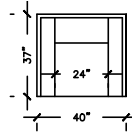

HARVARD

SOFA PLUS

W: 109" D: 37"
H: 30" AH: 29"
SH:20"

SOFA PLUS B

W: 101" D: 37"
H: 30" AH: 29"
SH:20"

SOFA PLUS D

W: 113" D: 37"
H: 30" AH: 29"
SH:20"

SOFA

W: 88" D: 37"
H: 30" AH: 29"
SH:20"

SOFA B

W: 80" D: 37"
H: 30" AH: 29"
SH:20"

SOFA D

W: 99" D: 37"
H: 30" AH: 29"
SH:20"

LOVE SEAT

W: 64" D: 37"
H: 30" AH: 29"
SH:20"

LOVE SEAT B

W: 99"
D: 37"
H: 30"
AH: 29"
SH:20"

APARTMENT SOFA

W: 78" D: 37"
H: 30" AH: 29"
SH:20"

APARTMENT SOFA B

W: 70" D: 37"
H: 30" AH: 29"
SH:20"

APARTMENT SOFA D

W: 82" D: 37"
H: 30" AH: 29"
SH:20"

CHAIR

W: 40"
D: 37"
H: 30"
AH: 29"
SH:20"

CHAIR B

W: 40"
D: 37"
H: 30"
AH: 29"
SH:20"

CORNER OTTOMAN

W: 35"
D: 37"
H: 30"
SH:20"

HARVARD