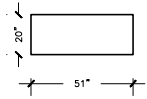

FULLY TUFTED

OTTOMAN	OTTOMAN
SQUARE	RECTANGLE
W: 40"	W: 51"
D: 40"	D: 20"
H: 16"	H: 16"

FULLY TUFTED