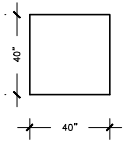

FULLY TUFTED

OTTOMAN	OTTOMAN
SQUARE	RECTANGLE
W: 40"	W: 51"
D: 40"	D: 20"
H: 16"	H: 16"

FULLY TUFTED